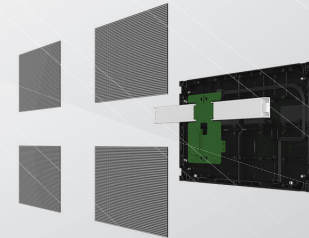

### Application

- University
- Meeting Room
- Traffic Control Room
- Monitor Security Room
- Bank Centre

· 2K, 4K, 8K Resolution

· Synchronization Technology

· Seamless Connection

· Super Thin and Light