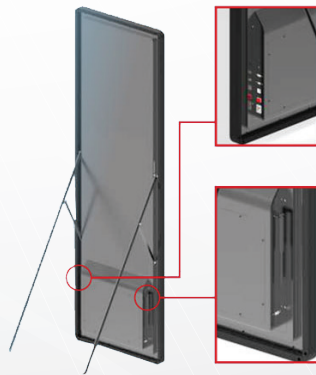

随着LED显示器领域的快速发展以及更广泛的LED显示屏市场，市场对更高质量的LED需求日益增加。ARTISTRY - VI系列室内小间距LED海报型显示屏具有16位元处理深度和1920Hz刷新率，可展现更自然真实的图像。它支持以太网、SD卡、WIFI、HDMI输入和3G遥控输入，易于使用。此外，其产品设计支持独立式和挂墙式安装，是装饰及推广奢侈品购物中心和零售店的理想选择。

应用

- 豪华购物商店
- 名牌店
- 购物中心
- 酒店大堂
- 酒吧和餐厅

· 内置独立支撑架

· 超薄及轻巧

· 支持在线和离线输入

· 热插拔前维护模块和无线连接