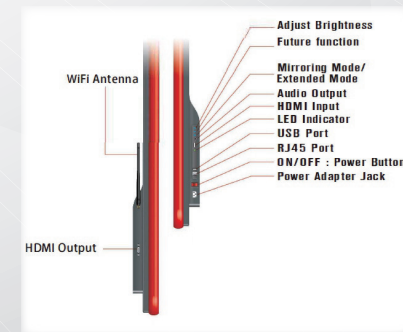

Application

- Luxury Shopping Store
- Brand-store
- Shopping mall
- Hotel Lobby
- Bar & Restaurant

- Stand alone with built-in support frame.

- Ultra-slim & Lightweight

- Support both online & offline input

- Hot Swappable Front Access Module and Cableless Connection

ARTISTRY - VI Series Indoor Hi-res LED Display Poster

Model	P1.9	P2.5
Optical Parameter		
Pixel Pitch (mm)	1.93mm	2.57mm
Pixel Configuration	3 in 1 SMD	3 in 1 SMD
Pixel Density (Pixel/panel)	300384Pixel/panel	169344Pixel/panel
Viewing Angle (H/V)	140° / 140°	140° / 140°
Brightness (cd/m ²)	1000-1500cd/m ²	1000-1500cd/m ²
Contrast Ratio	≥800:1	≥800:1
Color Temperature (k)	3500-9300k	3500-9300k
Processing Depth (bit)	16bit	16bit
Refresh Rate (Hz)	≥1920Hz	≥1920Hz
Optimized Viewing Distance (m)	≥1.9m	≥2.5m
Structure Parameter		
Module Size in Pixel (W × H)	149 × 112pixel	112 × 84pixel
Module Size in mm (W × H)	288 × 216mm	288 × 216mm
Cabinet Size in Pixel (W × H)	298 × 1008pixel	224 × 756pixel
Cabinet Size in mm (W × H × D)	622 × 2070 × 89mm	622 × 2070 × 89mm
Panel Weight (kg/panel)	35kg/panel	35kg/panel
IP Rating	IP30	IP30
Operation Parameter		
Maintenance	Front Access	
Operating Temperature (C)	-10C~40C	
Operating Humidity (RH%)	10~90RH%	
Life Time (50% Brightness)	≥100000Hours	
Max. Power Consumption (W/Panel)	600W/Panel	600W/Panel
Avg. Power Consumption (W/Panel)	240W/Panel	240W/Panel
System Parameter		
Video Signal Input	HDMI / DVI-D	