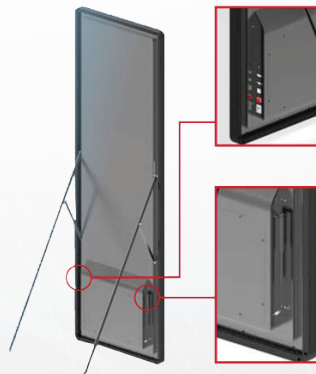

Application

- Luxury Shopping Store
- Brand-store
- Shopping mall
- Hotel Lobby
- Bar & Restaurant

- Stand alone with built-in support frame.

- Ultra-slim & Lightweight

- Support both online & offline input

- Hot Swappable Front Access Module and Cableless Connection

ARTISTRY - VI Series Indoor Hi-res LED Display Poster

Model	P1.9	P2.5
Optical Parameter		
Pixel Pitch (mm)	1.93mm	2.57mm
Pixel Configuration	3 in 1 SMD	3 in 1 SMD
Pixel Density (Pixel/panel)	300384Pixel/panel	169344Pixel/panel
Viewing Angle (H/V)	140° / 140°	140° / 140°
Brightness (cd/m ²)	1000-1500cd/m ²	1000-1500cd/m ²
Contrast Ratio	≥800:1	≥800:1
Color Temperature (k)	3500-9300k	3500-9300k
Processing Depth (bit)	16bit	16bit
Refresh Rate (Hz)	≥1920Hz	≥1920Hz
Optimized Viewing Distance (m)	≥1.9m	≥2.5m
Structure Parameter		
Module Size in Pixel (W × H)	149 × 112pixel	112 × 84pixel
Module Size in mm (W × H)	288 × 216mm	288 × 216mm
Cabinet Size in Pixel (W × H)	298 × 1008pixel	224 × 756pixel
Cabinet Size in mm (W × H × D)	622 × 2070 × 89mm	622 × 2070 × 89mm
Panel Weight (kg/panel)	35kg/panel	35kg/panel
IP Rating	IP30	IP30
Operation Parameter		
Maintenance	Front Access	
Operating Temperature (C)	-10C~40C	
Operating Humidity (RH%)	10~90RH%	
Life Time (50% Brightness)	≥100000Hours	
Max. Power Consumption (W/Panel)	600W/Panel	600W/Panel
Avg. Power Consumption (W/Panel)	240W/Panel	240W/Panel
System Parameter		
Video Signal Input	HDMI / DVI-D	