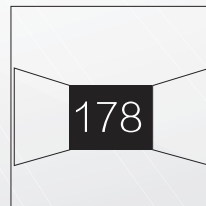

ARTISTRY - ART490AHD is a 49-inch **capacitive touch** display with a **precise and highly sensitive** capacitive touch screen. The response time is within **5 milliseconds**. It **eliminates distortions** such as afterimages and ghosting, ensuring dynamic picture quality. In addition, it is integrated with an **all-metal shielding structure** to effectively **prevent external electromagnetic interference** and has no radiation.

- Upgrade to Android i3 or i5 Configuration Optionally

- Adopt 3D Noise Reduction

Model		ART490AHD
Parameter		
Main Interface	HDMI Input	1 × (HDMI), Support 1920 × 1080(1080P) and Backward compatible
	DVI Input	1 × (DVI), Support 1920 × 1080(1080P) and Backward compatible
	VGA Input	1 × (VGA), Support 1024 × 768(720P) and Backward compatible
Display Parameter	Display Size (mm)	1076.5mm × 607.5mm
	Display Ratio	16 : 9
	Resolution (Dot)	1920 × 1080dots
	Brightness (cd/m ²)	400cd/m ²
	Contrast Ratio	1200 : 1
	Viewing Angle (H/V)	178° / 178°
	Color (m)	16.7m
	Physical Shape	Flat Rectangle Display
Touch System	Type	Projected Capacitive Touch
	Touch Resolution (Dot)	4096 × 4096dots
	Touch Diameter (mm)	≥2mm
	Transmittance (%)	≥98%
	Touch Point	10 points
	Response Time (ms)	< 5ms
	Connection	USB
Power Configuration	Power Supply	AC100-240V (50/60Hz)
	Max. Power Consumption (W)	<180W
	Standby Power Consumption (W)	<3W
	Operating Temperture (°C)	0°C ~ 40°C
	Storage Humidity (RH%)	20~80RH%
Structure	Screen Surface	The screen surface is 3mm tempered NG, wear-resistant, riot glass
	Back Cover	Cold Rolled Steel Plate
	Side Norder	Fillet Shape
	Dimension (mm)	1141mm × 672mm × 77.5mm (Wall Bracket)
	Weight (kg)	Approximately 25kg (based on the actual weight of the product)